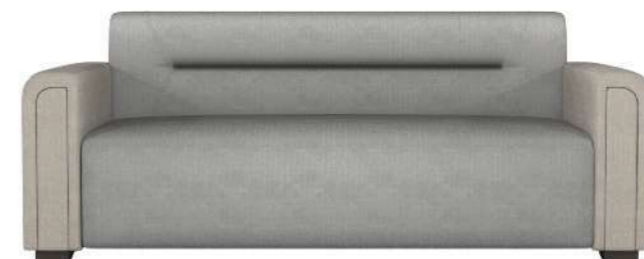

Glaze

2 Seater

Dimensions:

*All sizes in cm	Length	Width	Height
1 Seater	84	83	79
2 Seater	140	83	79
3 Seater	195	83	79

Gold- Material: Colour option

10 years Warranty

Protection against termite & Borer

Premium & Breathable upholstery with strict quality control

Ergonomic design that helps maintain the right posture for your body

*Sofa color may differ slightly from image due to differences in lighting and digital processing of product image. †All product measurements shown are in Centimeters