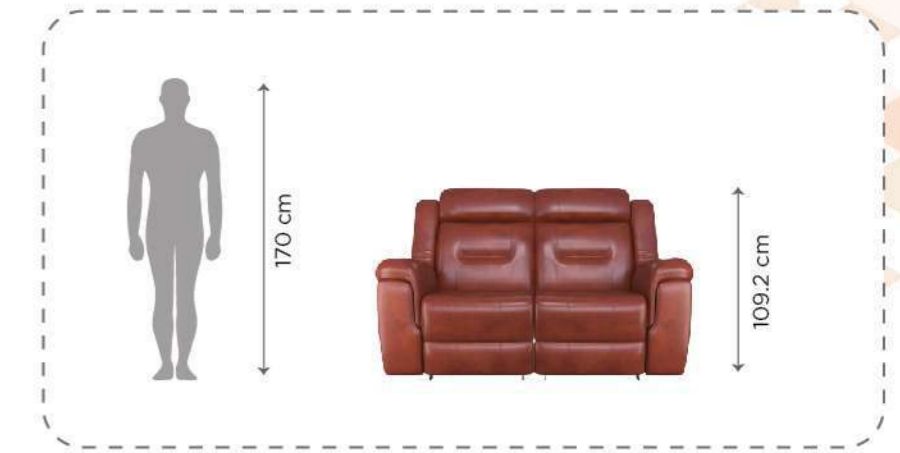

We truly are working towards addressing India's Home Furniture needs with a difference!

Bianca

1 Seater

2 Seater

3 Seater

Dimensions:

*All sizes in cm	Length	Width	Height
1 Seater	104.1	104.1	109.2
2 Seater	162.5	104.1	109.2
3 Seater	220.9	104.1	109.2