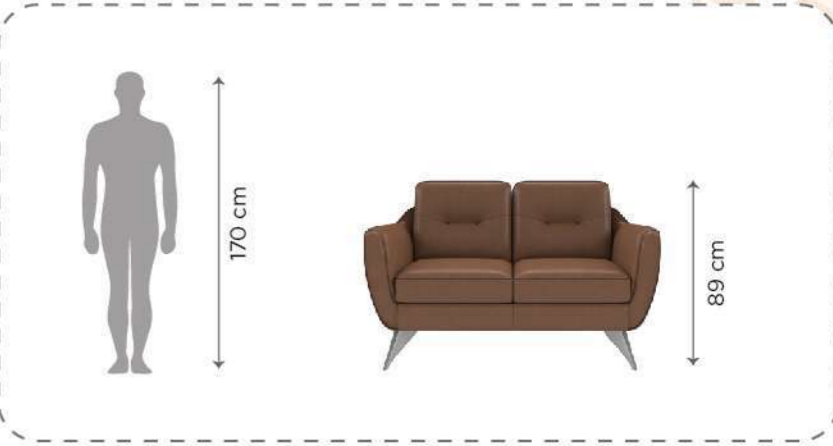

We truly are working towards addressing India's Home Furniture needs with a difference!

Bianca

1 Seater

2 Seater

3 Seater

Dimensions:

*All sizes in cm	Length	Width	Height
1 Seater	104.1	104.1	109.2
2 Seater	162.5	104.1	109.2
3 Seater	220.9	104.1	109.2

Dimensions:

*All sizes in cm	Length	Width	Height
1 Seater	115	83	71
2 Seater	168	83	71
3 Seater	209	83	71

Platinum- Material: Genuine Leather

10 years
Warranty

Protection against
termite & Borer

Premium & Breathable
upholstery with strict
quality control

Ergonomic design that
helps maintain the right
posture for your body

*Sofa color may differ slightly from image due to differences in lighting and digital processing of product image. †All product measurements shown are in Centimeters

Offenbench

AbodeKraft

1 Seater

2 Seater

3 Seater

Dimensions:

*All sizes in cm	Length	Width	Height
1 Seater	101	93	89
2 Seater	150	93	89
3 Seater	201	93	89

**Platinum- Material:
Genuine Leather**