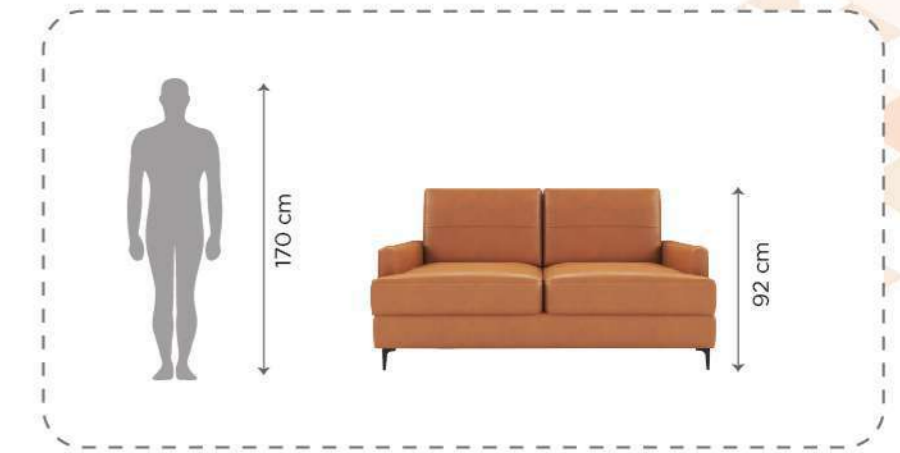

We truly are working towards addressing India's Home Furniture needs with a difference!

Bianca

1 Seater

2 Seater

3 Seater

Dimensions:

*All sizes in cm	Length	Width	Height
1 Seater	104.1	104.1	109.2
2 Seater	162.5	104.1	109.2
3 Seater	220.9	104.1	109.2

Venice

AbodeKraft

1 Seater

2 Seater

3 Seater

Dimensions:

*All sizes in cm	Length	Width	Height
1 Seater	96	91	92
2 Seater	152	91	92
3 Seater	206	91	92

Gold- Material: Colour option

*Sofa color may differ slightly from image due to differences in lighting and digital processing of product image. †All product measurements shown are in Centimeters

Palermo

AbodeKraft

1 Seater

2 Seater

3 Seater

Dimensions:

*All sizes in cm	Length	Width	Height
1 Seater	93	90	96
2 Seater	148	90	96
3 Seater	204	90	96

Gold- Material: Colour option

*Sofa color may differ slightly from image due to differences in lighting and digital processing of product image. †All product measurements shown are in Centimeters