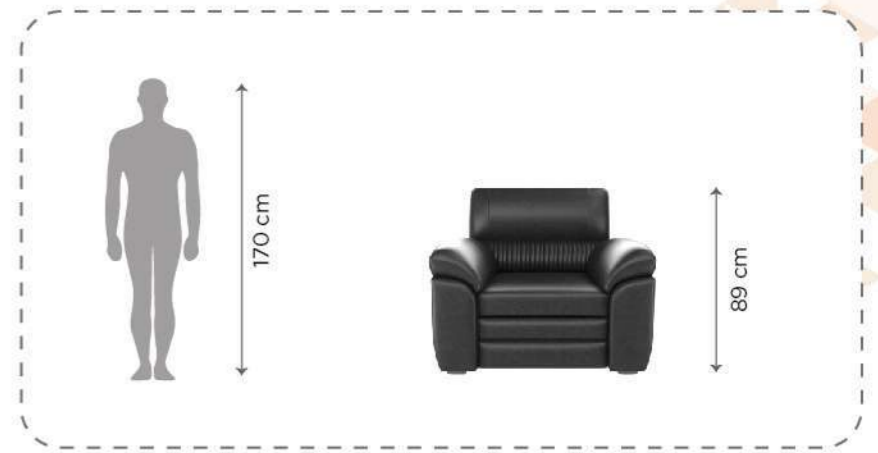

Luxe

AbodeKraft

1 Seater

2 Seater

3 Seater

Dimensions:

*All sizes in cm	Length	Width	Height
1 Seater	101	93	89
2 Seater	155	93	89
3 Seater	201	93	89

Platinum- Material: Genuine Leather