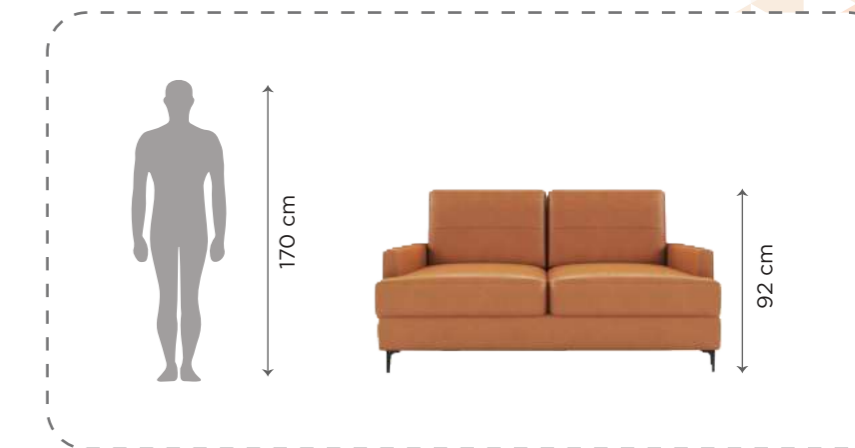

Venice

1 Seater

2 Seater

3 Seater

Dimensions:

<i>*All sizes in cm</i>	Length	Width	Height
1 Seater	96	91	92
2 Seater	152	91	92
3 Seater	206	91	92

Colour option

Orange