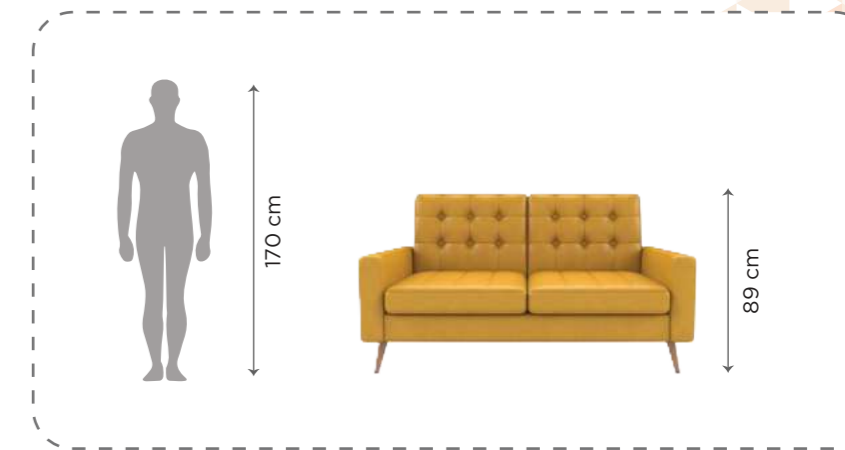

We truly are working towards addressing India's Home Furniture needs with a difference!

Firenze

1 Seater

2 Seater

3 Seater

Dimensions:

*All sizes in cm	Length	Width	Height
1 Seater	115	83	71
2 Seater	168	83	71
3 Seater	209	83	71

Omaha

1 Seater

2 Seater

3 Seater

Dimensions:

<i>*All sizes in cm</i>	Length	Width	Height
1 Seater	92	92	89
2 Seater	141	92	89
3 Seater	182	92	89

Platinum- Material: Genuine Leather

Protection against termite & Borer

Luxe

1 Seater

2 Seater

3 Seater

Dimensions:

<i>*All sizes in cm</i>	Length	Width	Height
1 Seater	101	93	89
2 Seater	155	93	89
3 Seater	201	93	89

Platinum- Material: Genuine Leather

Protection against termite & Borer