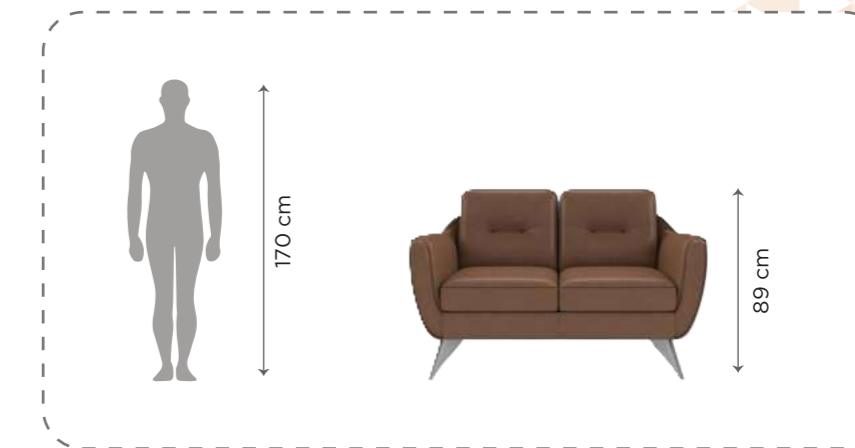

We truly are working towards addressing India's Home Furniture needs with a difference!

Firenze

1 Seater

2 Seater

3 Seater

Dimensions:

*All sizes in cm	Length	Width	Height
1 Seater	115	83	71
2 Seater	168	83	71
3 Seater	209	83	71

Offenbach

1 Seater

2 Seater

3 Seater

Dimensions:

*All sizes in cm	Length	Width	Height
1 Seater	101	93	89
2 Seater	150	93	89
3 Seater	201	93	89

Platinum- Material: Genuine Leather

Protection against termite & Borer