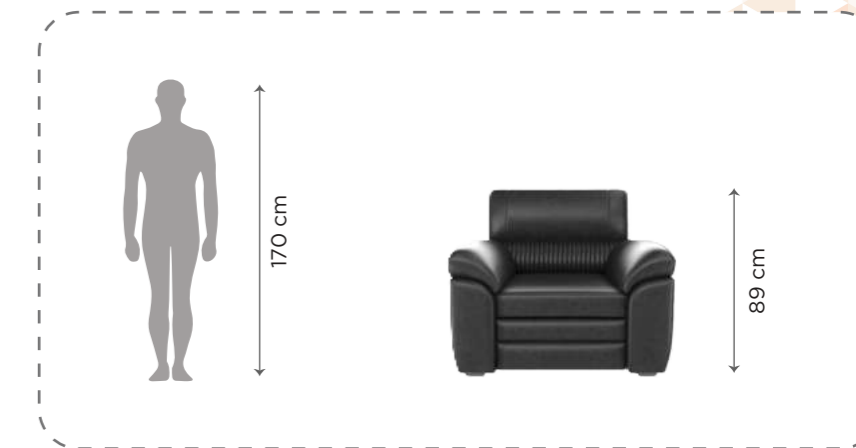

Luxe

1 Seater

2 Seater

3 Seater

Dimensions:

<i>*All sizes in cm</i>	Length	Width	Height
1 Seater	101	93	89
2 Seater	155	93	89
3 Seater	201	93	89

Platinum- Material: Genuine Leather

Protection against termite & Borer

Palermo

1 Seater

2 Seater

3 Seater

Dimensions:

<i>*All sizes in cm</i>	Length	Width	Height
1 Seater	93	90	96
2 Seater	148	90	96
3 Seater	204	90	96

Colour option

Coffee