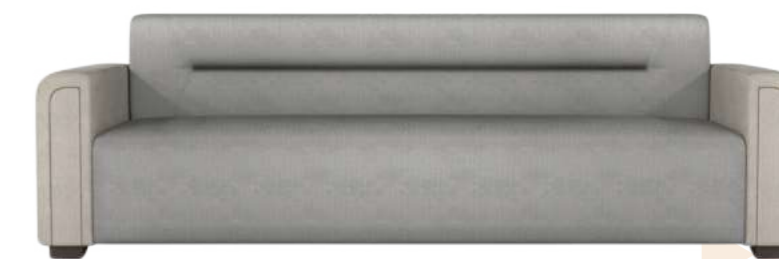

Glaze

1 Seater

2 Seater

3 Seater

Dimensions:

<i>*All sizes in cm</i>	Length	Width	Height
1 Seater	84	83	79
2 Seater	140	83	79
3 Seater	195	83	79

Colour option

LGrey (Seat) + Beige (Handle)