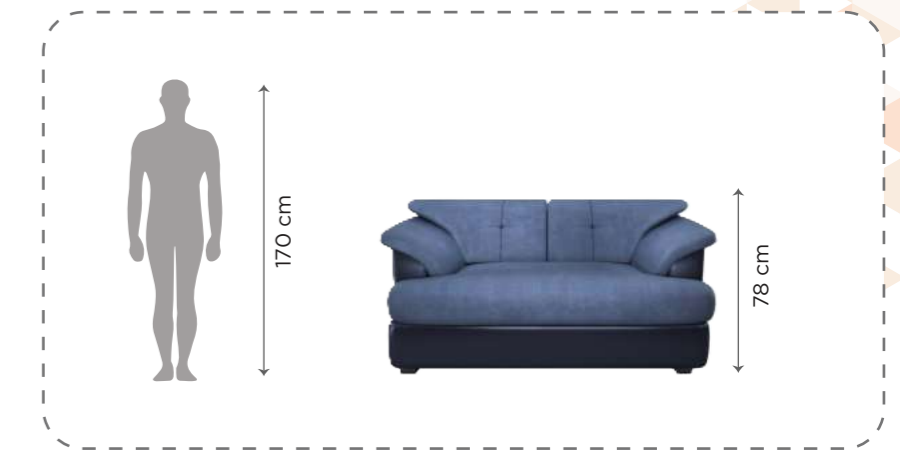

Beamer

1 Seater

2 Seater

3 Seater

Dimensions:

<i>*All sizes in cm</i>	Length	Width	Height
1 Seater	96	86	78
2 Seater	142	86	78
3 Seater	197	86	78

Colour option

Black + Beige

Glaze

1 Seater

2 Seater

3 Seater

Dimensions:

<i>*All sizes in cm</i>	Length	Width	Height
1 Seater	84	83	79
2 Seater	140	83	79
3 Seater	195	83	79

Colour option

LGrey (Seat) + Beige (Handle)