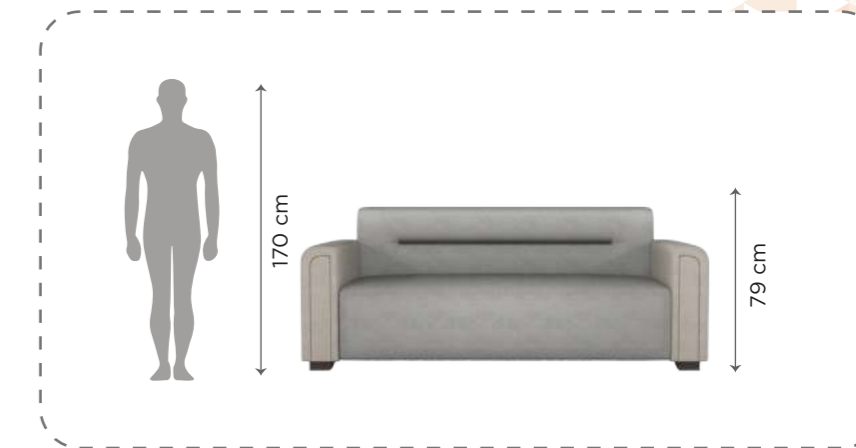

Beamer

1 Seater

2 Seater

3 Seater

Dimensions:

<i>*All sizes in cm</i>	Length	Width	Height
1 Seater	96	86	78
2 Seater	142	86	78
3 Seater	197	86	78

Colour option

Black + Beige

Glaze

1 Seater

2 Seater

3 Seater

Dimensions:

<i>*All sizes in cm</i>	Length	Width	Height
1 Seater	84	83	79
2 Seater	140	83	79
3 Seater	195	83	79

Colour option

LGrey (Seat) + Beige (Handle)

Venice

1 Seater

2 Seater

3 Seater

Dimensions:

<i>*All sizes in cm</i>	Length	Width	Height
1 Seater	96	91	92
2 Seater	152	91	92
3 Seater	206	91	92

Colour option

Orange